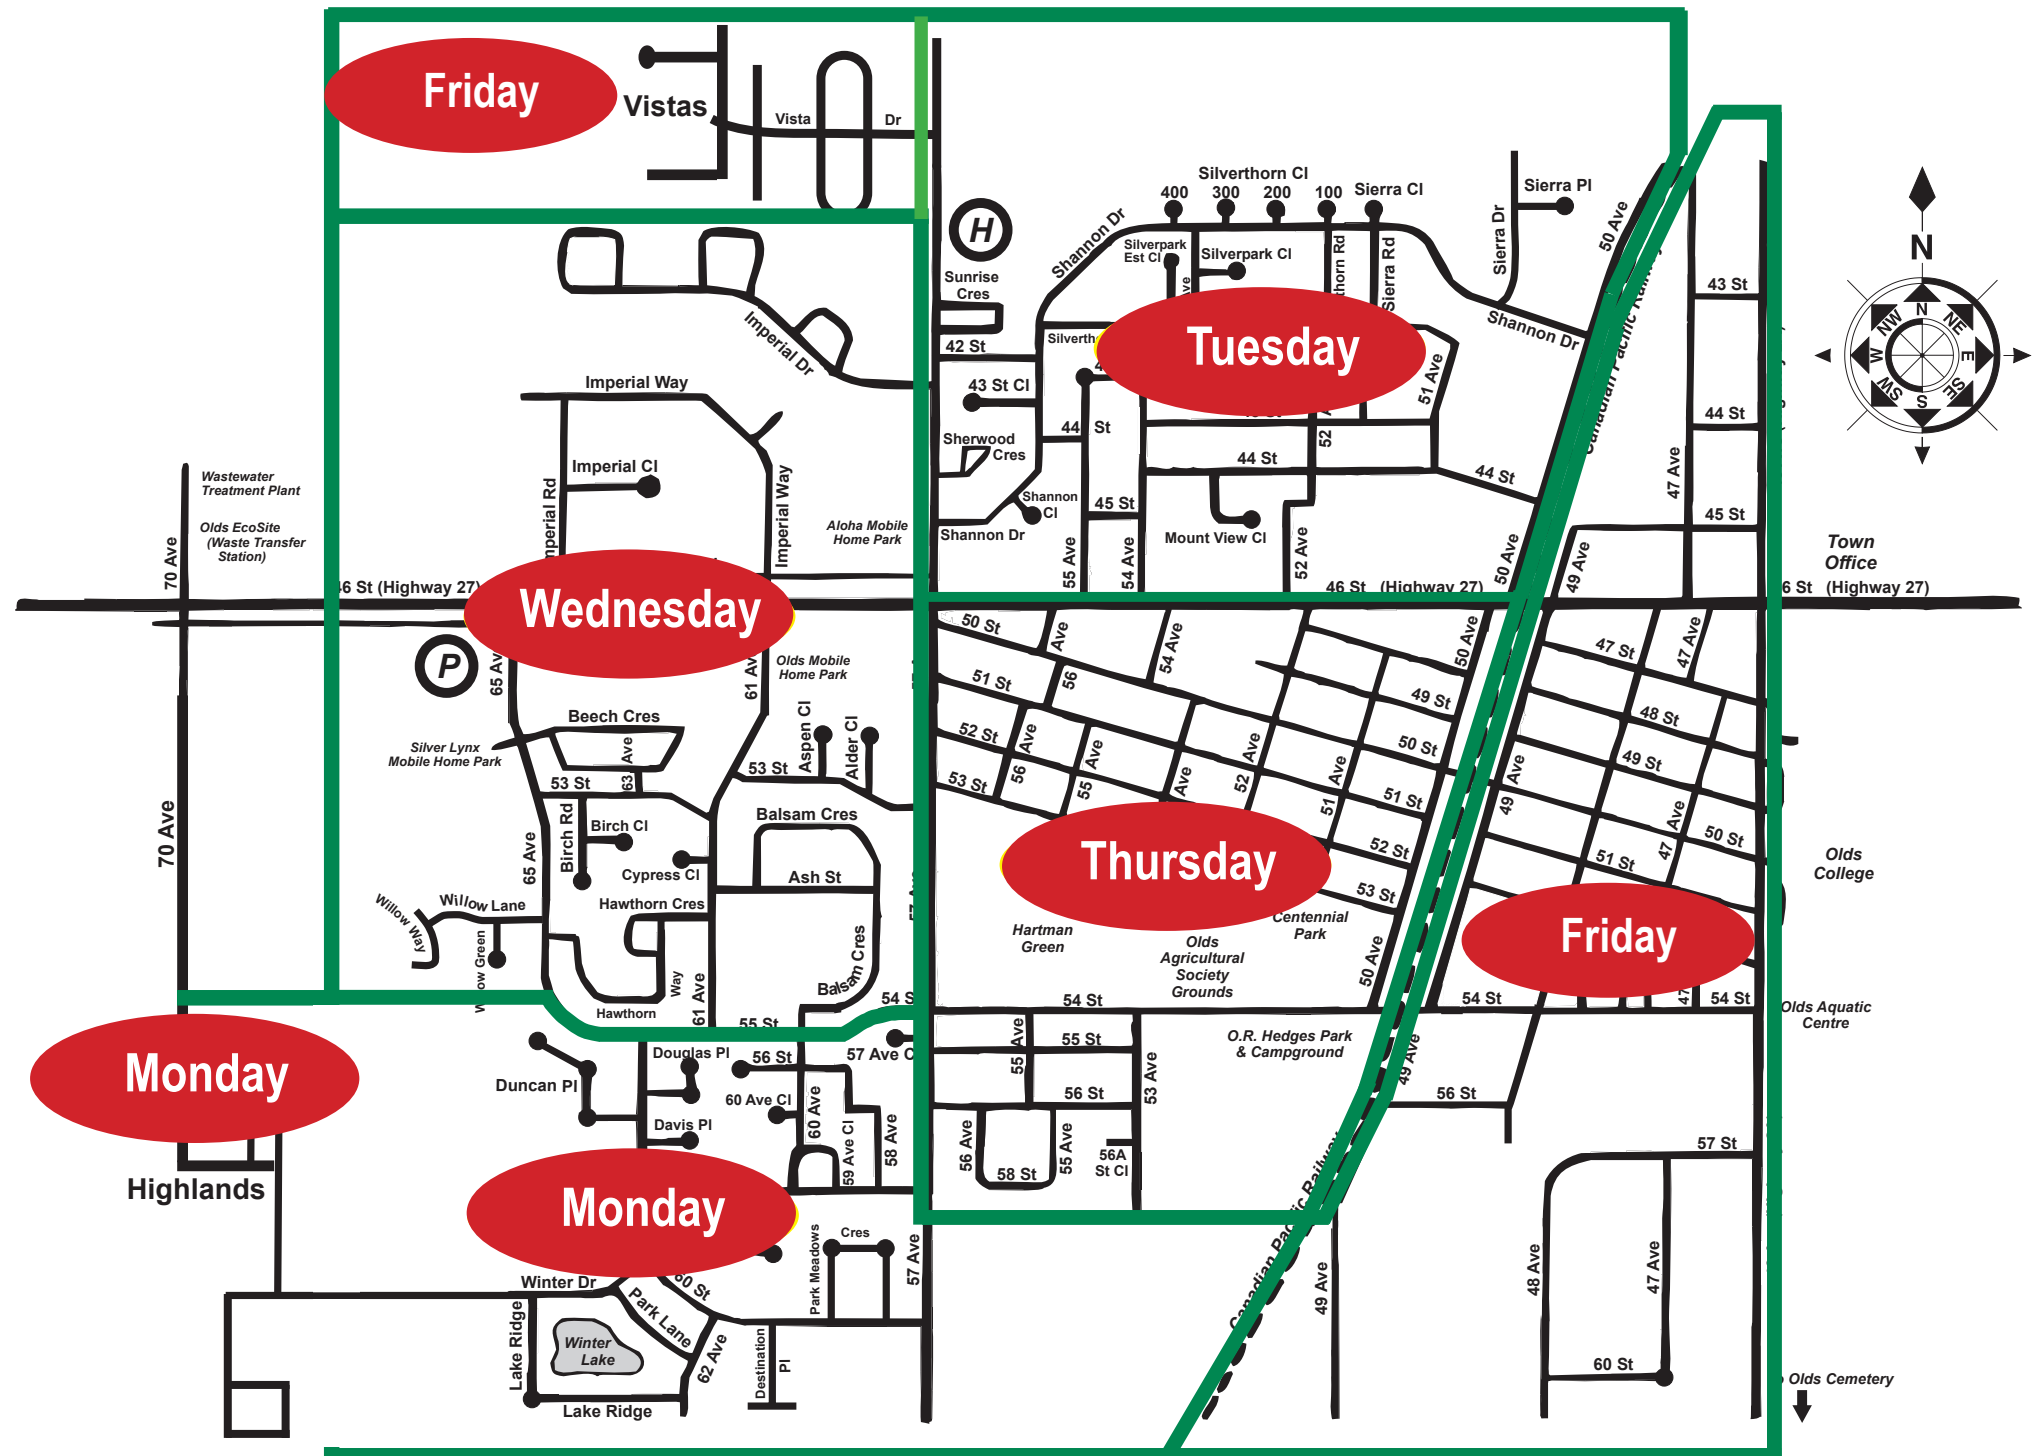

Town of Olds

contracts with

WASTE CONNECTIONS
OF
CANADA

403-343-1691

- The Town of Olds Office administers Utility Accounts and delivers bins to new residences.
- Biodegradable Compost Bags for use with your Kitchen compost pail are available for at the Town Administration Office.
- 100 3-yard compost bins are placed throughout the Olds Community from May to October.

➤ If your bin has been missed, please contact Waste Connections of Canada direct at **403-343-1691**.

Residential Roll Out Bin Collection Areas

Please note:
Tuesday & Thursday Pickups
(include both sides of 57 Ave)

For more information on
garbage, composting and recycling, visit
www.olds.ca